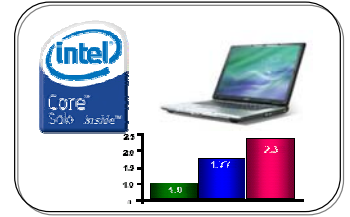

Empowering Technology

TravelMate 4200AWLMi	
Sistema Operativo	Genuine Windows® Vista Home Basic
Processore	Core Solo T1350 (1.86G 2M 533FSB) <ul style="list-style-type: none"> Mobile Intel® 945GM Express chipset Intel® PRO/Wireless 3945ABG network connection (dual-band tri-mode 802.11a/b/g) Wi-Fi CERTIFIED™ solution.
Memoria	512 MB DDR2 533MHz, espandibile fino a 4 GB con due moduli soDIMM
Display e Grafica	15.4" WXGA TFT LCD a colori, con risoluzione 1280 x 800, 16:10 con possibilità di partizione dello schermo multi-window grazie ad Acer GridVista™ Chipset grafico Mobile Intel® 945GM Express con 3D graphics, featuring Intel® Graphics Media Accelerator (GMA) 950, fino a 128 MB di memoria di sistema condivisa, PCI Express® 16.7 milioni di colori Risoluzione esterna e refresh rate: <ul style="list-style-type: none"> 2048 x 1536: 75/60 Hz 1920 x 1200: 75/60 Hz 1600 x 1200: 120/100/85/75/60 Hz 1400 x 1050: 85/75/60 Hz 1280 x 1024: 120/100/85/75/60 Hz 1280 x 768: 85/75/60 Hz 1024 x 768: 120/100/85/75/70/60 Hz 800 x 600: 120/100/85/75/72/70/60 Hz MPEG-2/DVD hardware-assisted capability
Hard Disk e Ottica	80GB hard disk drive (5400 rpm) con Acer Disk Anti-Shock Protection (DASP) Performance dell'unità ottica: <ul style="list-style-type: none"> DVD-Super Multi double-layer <ul style="list-style-type: none"> Read: 24X CD-RW, 24X CD-ROM, 24X CD-R, 8X DVD+R, 8X DVD-R, 8X DVD-ROM, 4X DVD+RW, 4X DVD-RW, 3X DVD-RAM, 2.4X DVD+R (double-layer) Write: 24X CD-R, 8X DVD+R, 8X DVD-R, 4X DVD+RW, 4X DVD-RW, 4X CD-RW, 3X DVD-RAM, 2.4X DVD+R (double-layer)
Dimensioni e peso	358 (W) x 265 (D) x 29.33/36 (H) mm 2.77 kg (6.09 lbs.)
Alimentatore e batteria	ACPI 2.0 CPU power management standard: supports Standby and Hibernation power-saving modes Batteria 6 Celle 44 W 4000 mAh Li-ion <ul style="list-style-type: none"> 3-ore di autonomia Acer QuickCharge™ technology: <ul style="list-style-type: none"> 80% charge in 1 hour 2-hour rapid charge system-off 2.5-hour charge-in-use 3-pin 90 W AC adapter
Input devices	88-/89-key Acer FineTouch™ keyboard with 5-degree curve, inverted "T" cursor layout, 2.5 mm (minimum) key travel, international language support Touchpad with 4-way scroll button 12 function keys, four cursor keys, two Windows® keys, hotkey controls, embedded numeric keypad Four easy-launch buttons: Empowering Key, email, Internet, user-
Audio	Intel® High Definition audio support S/PDIF (Sony/Philips Digital Interface)³ support for digital speakers Audio system with two built-in speakers Sound Blaster Pro™ and MS Sound compatible Built-in microphone
Connettività	WLAN: Intel® PRO/Wireless 3945ABG network connection (dual-band tri-mode 802.11a/b/g) Wi-Fi CERTIFIED™ solution, supporting Acer SignalUp™ wireless technology LAN: Fast Ethernet; Wake-on-LAN ready Modem: 56K ITU V.92 with PTT approval¹; Wake-on-Ring ready
I/O	PC Card slot (one Type II) Four USB 2.0 ports External display (VGA) port Headphones/speaker/line-out jack with S/PDIF support Microphone-in jack Line-in jack Ethernet (RJ-45) port Modem (RJ-11) port DC-in jack for AC adapter
Sicurezza	Acer Disk Anti-Shock Protection (DASP) Kensington lock slot BIOS user and supervisor passwords
Software	Acer Empowering Technology (Acer eDataSecurity / eLock / ePerformance / eRecovery⁵ / eSettings / eNet / ePower / ePresentation Management) Acer GridVista™ Acer Launch Manager™ Norton AntiVirus™ Adobe® Reader® CyberLink® PowerDVD™ NTI CD-Maker™
Garanzia	1 Anno di garanzia internazionale